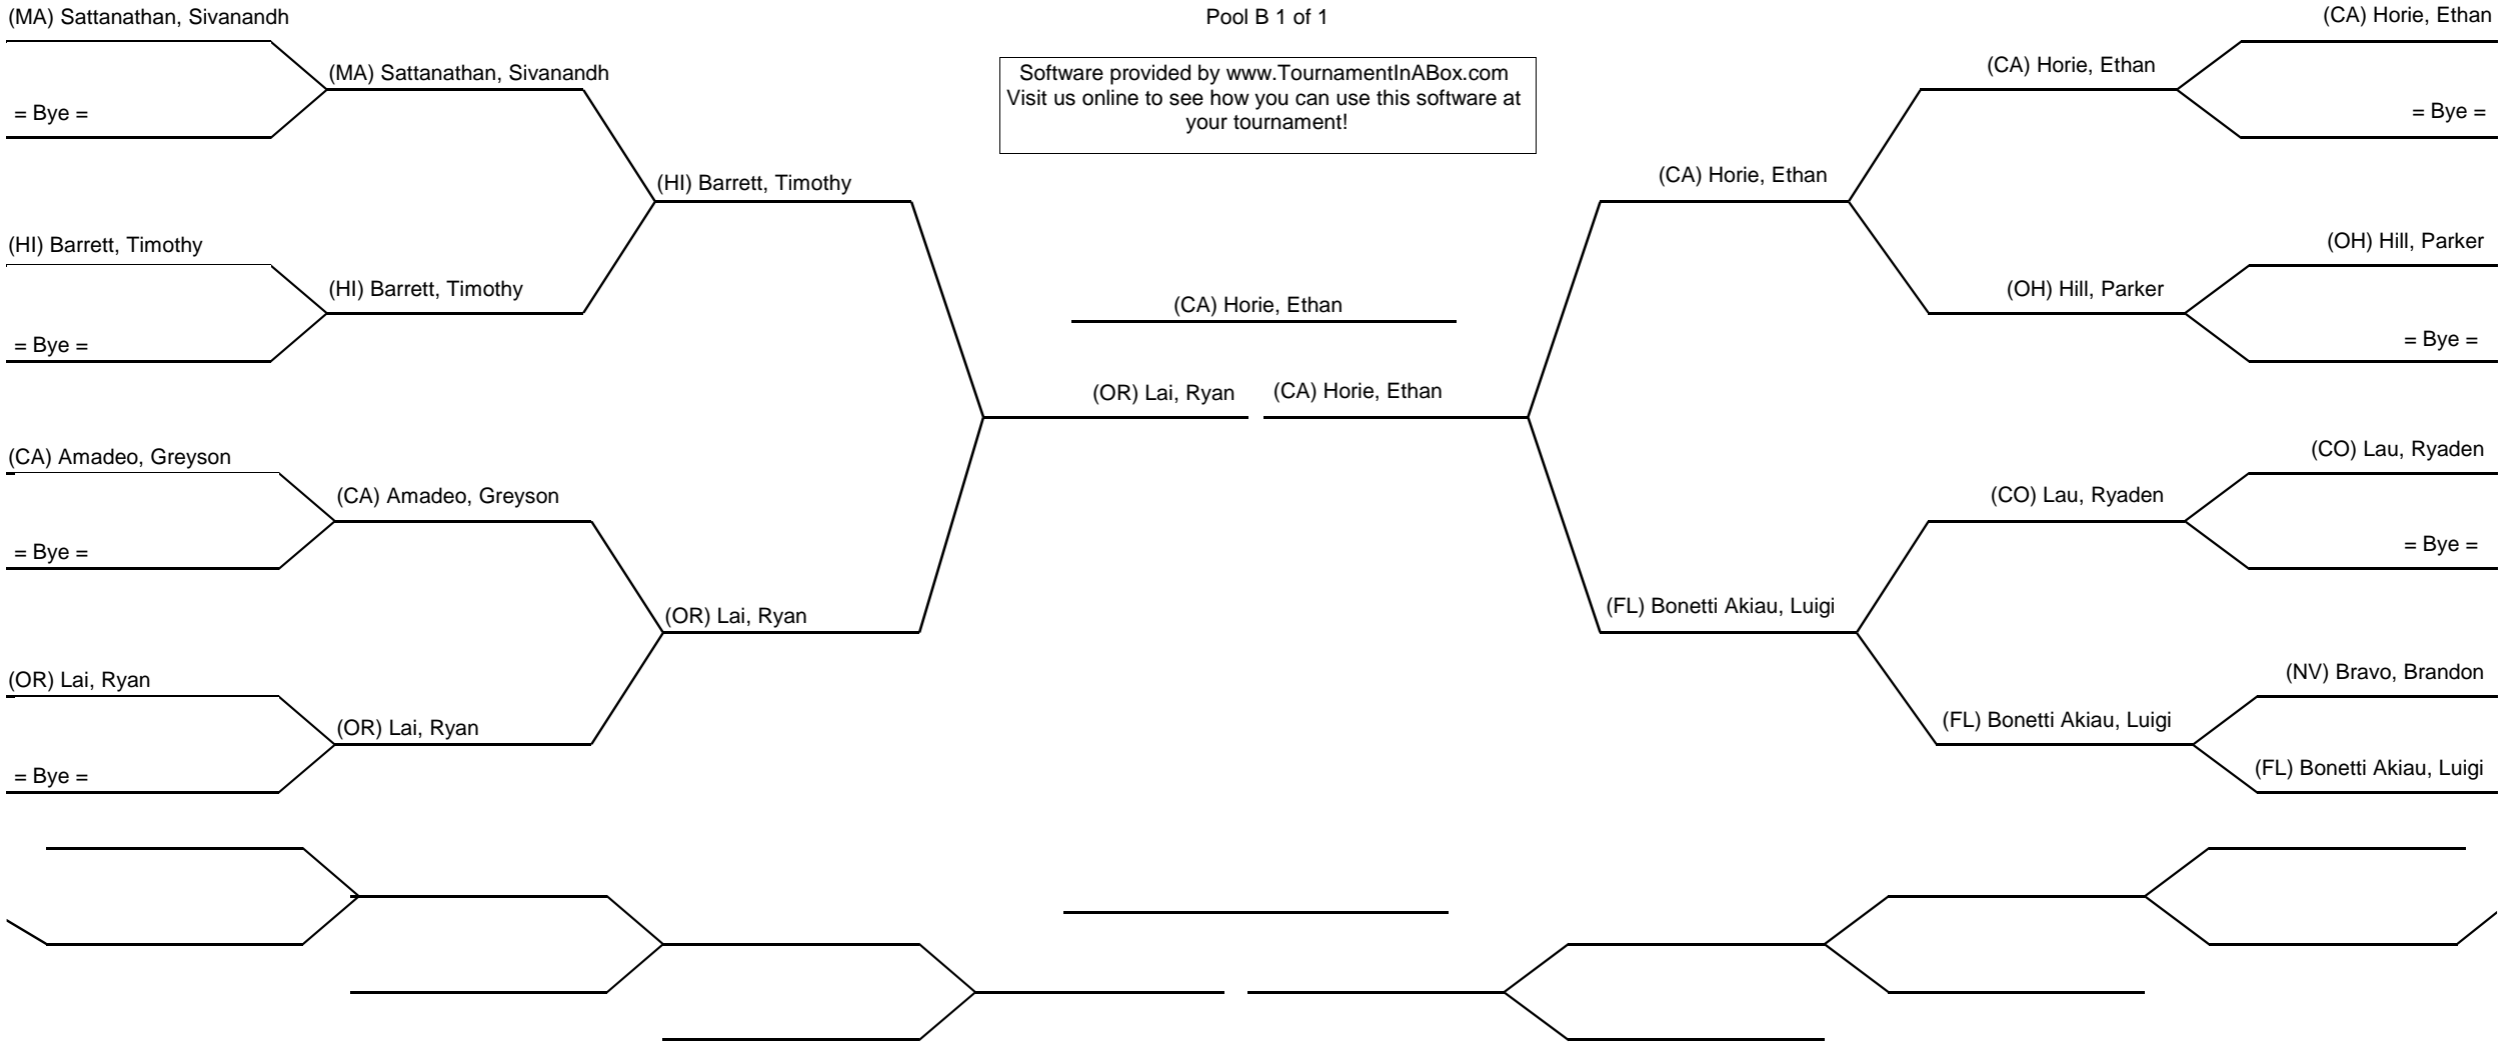

Event: 2024 USA Karate Nationals
 Location: Lafayette, LA
 Date Start: 7/11/2024 Date End: 7/14/2024
 Coordinator USA Karate

1st: _____
 2nd: _____
 3rd: _____
 4th: _____

Division: EK500

12-13 Male Elite Kata

Force Division Check-In

Competitors : 18

Byes : 14

Ring# _____ Ring 2

7/11/2024 10:18:26 AM
 Pool B 1 of 1

Software provided by www.TournamentInABox.com
 Visit us online to see how you can use this software at
 your tournament!