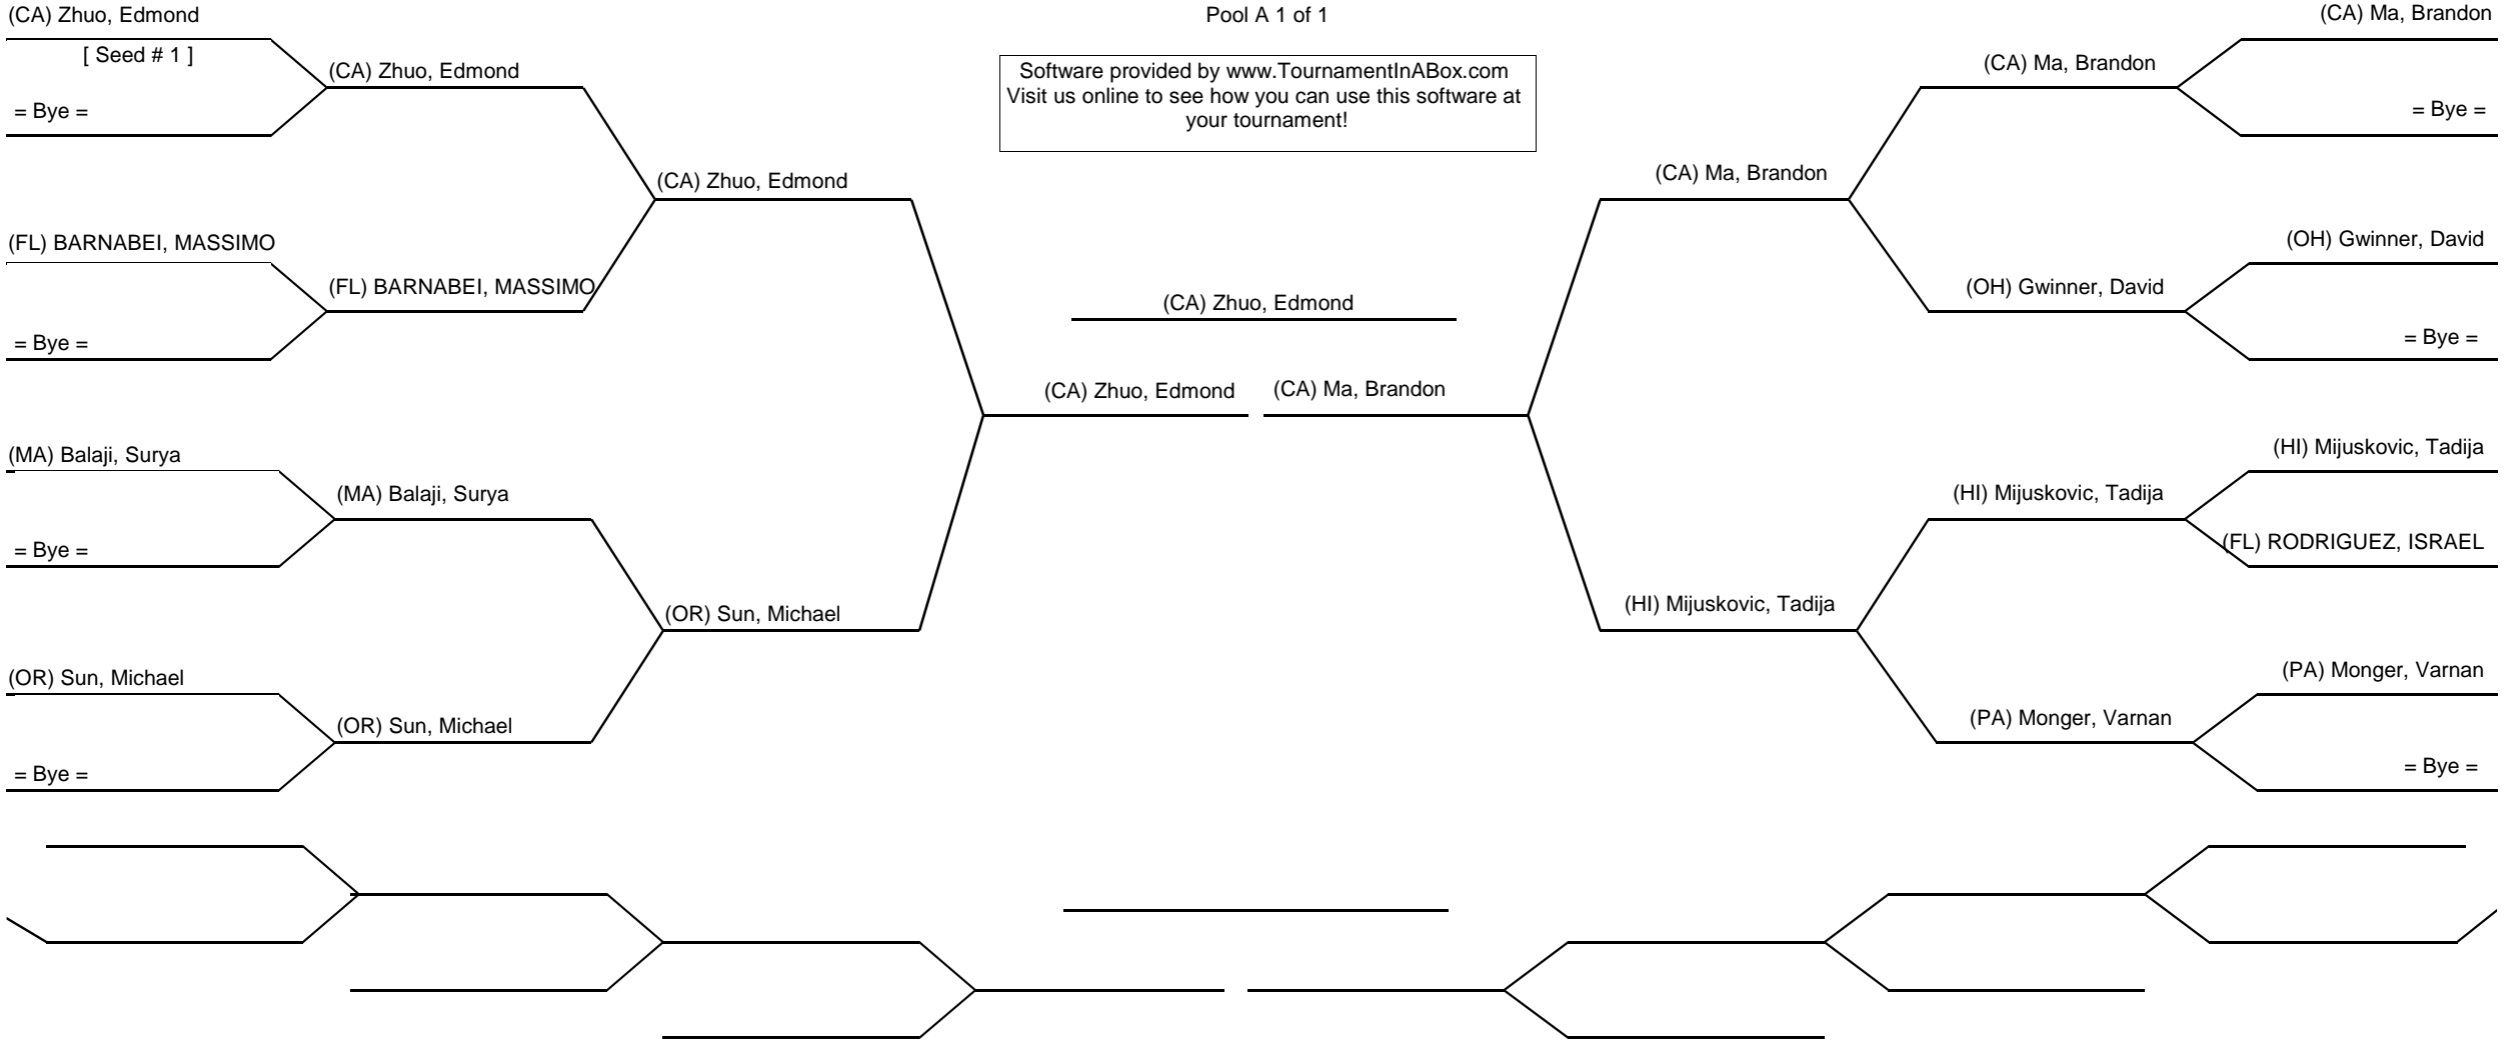

Event: 2024 USA Karate Nationals
Location: Lafayette, LA
Date Start: 7/11/2024 Date End: 7/14/2024
Coordinator USA Karate

1st: _____
2nd: _____
3rd: _____
4th: _____

Division: EK500

12-13 Male Elite Kata

Force Division Check-In

Competitors : 18
Byes : 14

Ring# _____ Ring 2

7/11/2024 10:18:26 AM
Pool A 1 of 1

Software provided by www.TournamentInABox.com
Visit us online to see how you can use this software at
your tournament!